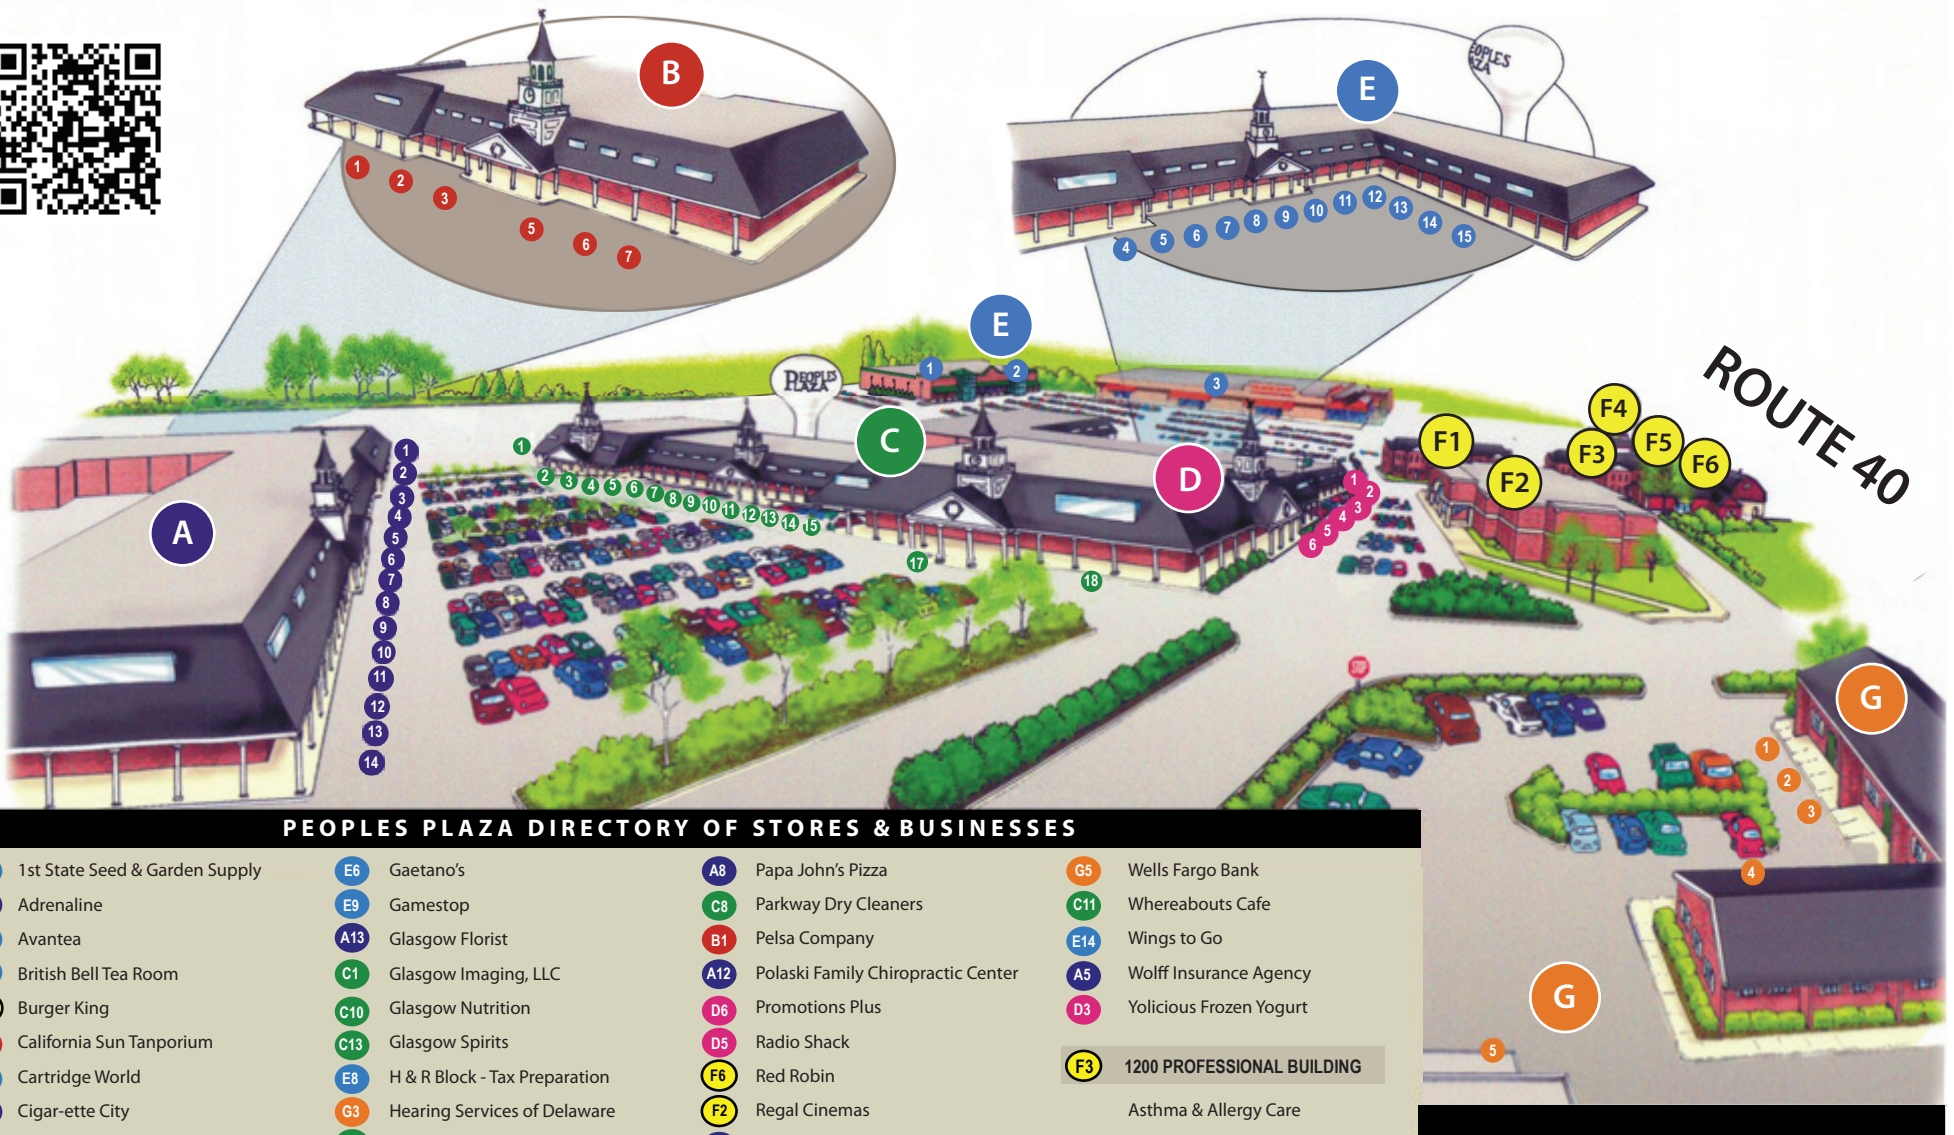

# Peoples Plaza

***We have it ALL...  
Eat, Shop & MORE!***

*Located at the Intersection*

*of Routes 40 & 896*

*in Newark Delaware*

***Over 88 Quality Shops, Restaurants &***

***Professional Services***

***Website: [www.PeoplesPlaza.com](http://www.PeoplesPlaza.com)***

ROUTE 40

**PEOPLES PLAZA DIRECTORY OF STORES & BUSINESSES**

- E15** 1st State Seed & Garden Supply
- A11** Adrenaline
- E12** Avantea
- E11** British Bell Tea Room
- F5** Burger King
- B6** California Sun Tanporium
- E4** Cartridge World
- A9** Cigar-ette City
- G1** Collins Dental and Orthodontics
- A7** Computer Wizard, Inc.
- C15** Concord Pet Foods & Supplies
- C12** Crown Trophy
- C9** Curves
- C7** Del Haven Jewelers
- E5** Delaware Army National Guard
- C17** Dollar Tree
- A1** Family Christian Stores
- E13** FastFrame
- F4** Friendly's

- E6** Gaetano's
- E9** Gamestop
- A13** Glasgow Florist
- C1** Glasgow Imaging, LLC
- C10** Glasgow Nutrition
- C13** Glasgow Spirits
- E8** H & R Block - Tax Preparation
- G3** Hearing Services of Delaware
- C14** Heart And Home
- D4** Hibachi Grill Buffet
- D1** Home Budget Center
- E3** Home Depot
- A2** Joy Luck
- E7** La Piazza di Caruso
- C3** McGlynns Pub
- B7** N.C. Dance & Music Academy
- C5** Newark Kenpo Karate
- G2** O'Donnell, Dr. Tim
- E10** Olympiad Gymnastics

- A8** Papa John's Pizza
- C8** Parkway Dry Cleaners
- B1** Pelsa Company
- A12** Polaski Family Chiropractic Center
- D6** Promotions Plus
- D5** Radio Shack
- F6** Red Robin
- F2** Regal Cinemas
- A14** Rite Aid
- C18** Rugged Wearhouse
- E2** Safeway
- B5** Sasay Grooming Salon
- B2** Sunlight Salon of Newark
- A4** Sylvan Learning Center
- G4** Tender Loving Kare
- C2** Town Hair Salon
- D2** Uniglobe Tour 'N Travel
- A3** UPS Store
- B3** VCA - Glasgow Animal Hospital